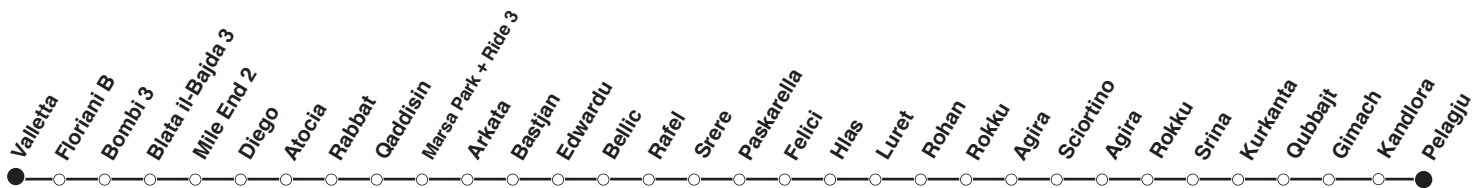

61

VALLETTA - ŻEBBUĠ GIMACH - VALLETTA

VALLETTA to ŻEBBUĠ GIMACH

	MONDAY - FRIDAY		SATURDAY	SUNDAY
First Bus	05:45	First Bus	05:35	05:35
From 05:45 to 20:45 buses run every	15 minutes	From 05:35 to 22:35 buses run every	30 minutes	30 minutes
From 20:45 to 22:45 buses run every	30 minutes			
Last Bus	22:45	Last Bus	22:35	22:35

ŻEBBUĠ GIMACH to VALLETTA

	MONDAY - FRIDAY		SATURDAY	SUNDAY
First Bus	05:20	First Bus	05:30	05:30
From 05:20 to 20:20 buses run every	15 minutes	From 05:30 to 22:30 buses run every	30 minutes	30 minutes
From 20:20 to 22:20 buses run every	30 minutes			
Last Bus	22:20	Last Bus	22:30	22:30